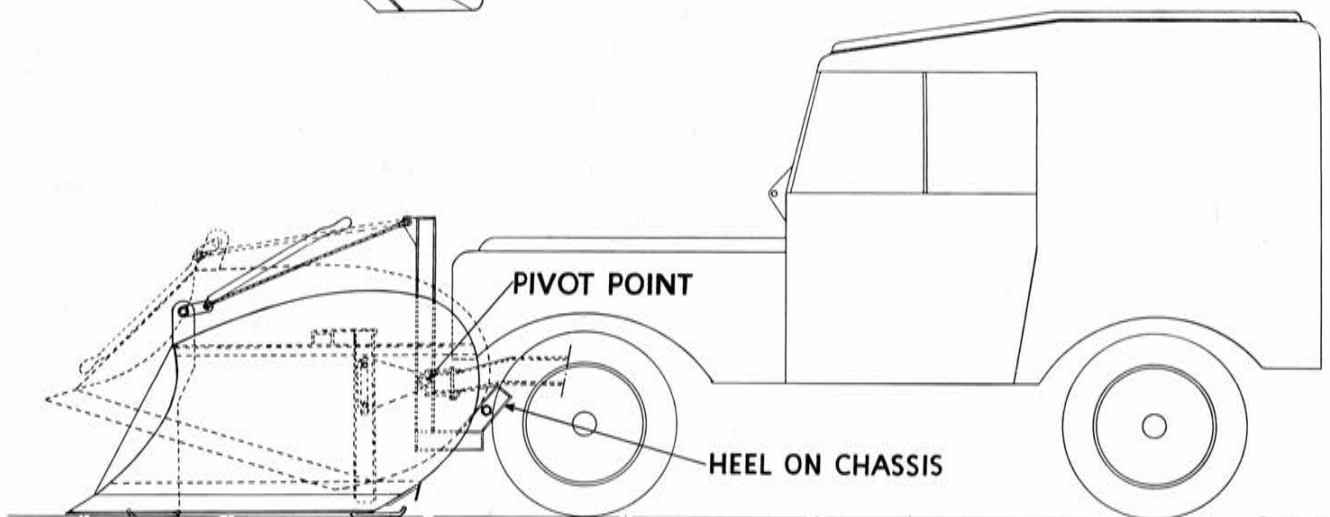

A specially designed "V" type blade ensures ploughing stability through drifted snow, at speed of 25 m.p.h., and throws the snow well clear of the roadway.

# Specifications and Details

All steel welded construction for long life and heavy duty, with all parts renewable.

Specification: Width of blade — 7' 6"  
Depth of blade — 2' 6"  
Weight — 460 lbs.

Fitted in five minutes, with **no** structural alterations to the Land Rover.