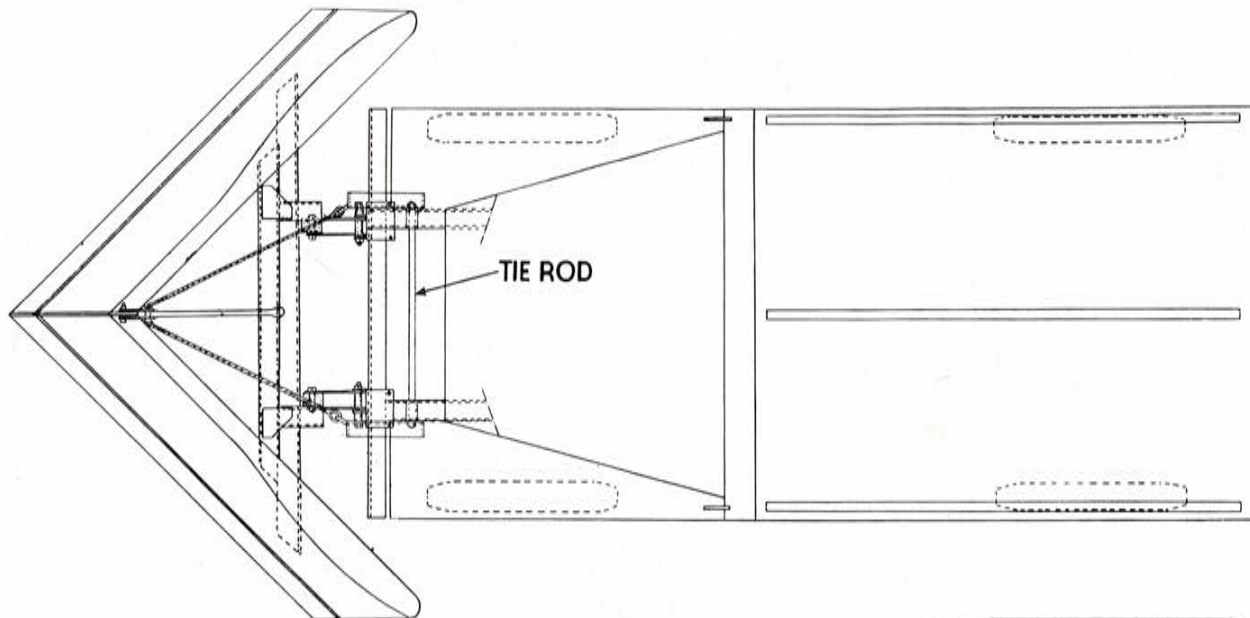

# Specifications and Details

All steel welded construction for long life and heavy duty, with all parts renewable.

Specification: Width of blade — 7' 6"  
Depth of blade — 2' 6"  
Weight — 460 lbs.

Fitted in five minutes, with **no** structural alterations to the Land Rover.